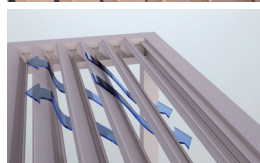

Air circulation

Adjustment of the airflow to obtain the desired ventilation.