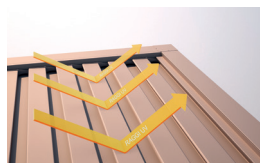

Sunlight control

Partial or complete regulation of sunlight and protection against UV radiation.