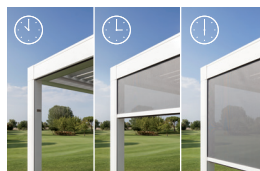

## Slats

Thanks to the tilting slats, it is possible to choose direct or indirect sunlight. The slats have four standard positions: 0°, 45°, 90° and 135°. With infinitely variable positions between 0° and 140°. Your patio will always remain nice and dry, thanks to the integrated gutters, even after you tilt the slats. The rainwater is discharged efficiently along the posts.

## Vertical wind-resistant screens

Opera allows you to seamlessly integrate windproof vertical screens into your slatted roof. These windproof screens protect you on all sides. This way you can enjoy your outdoor space, even when the sun is low.